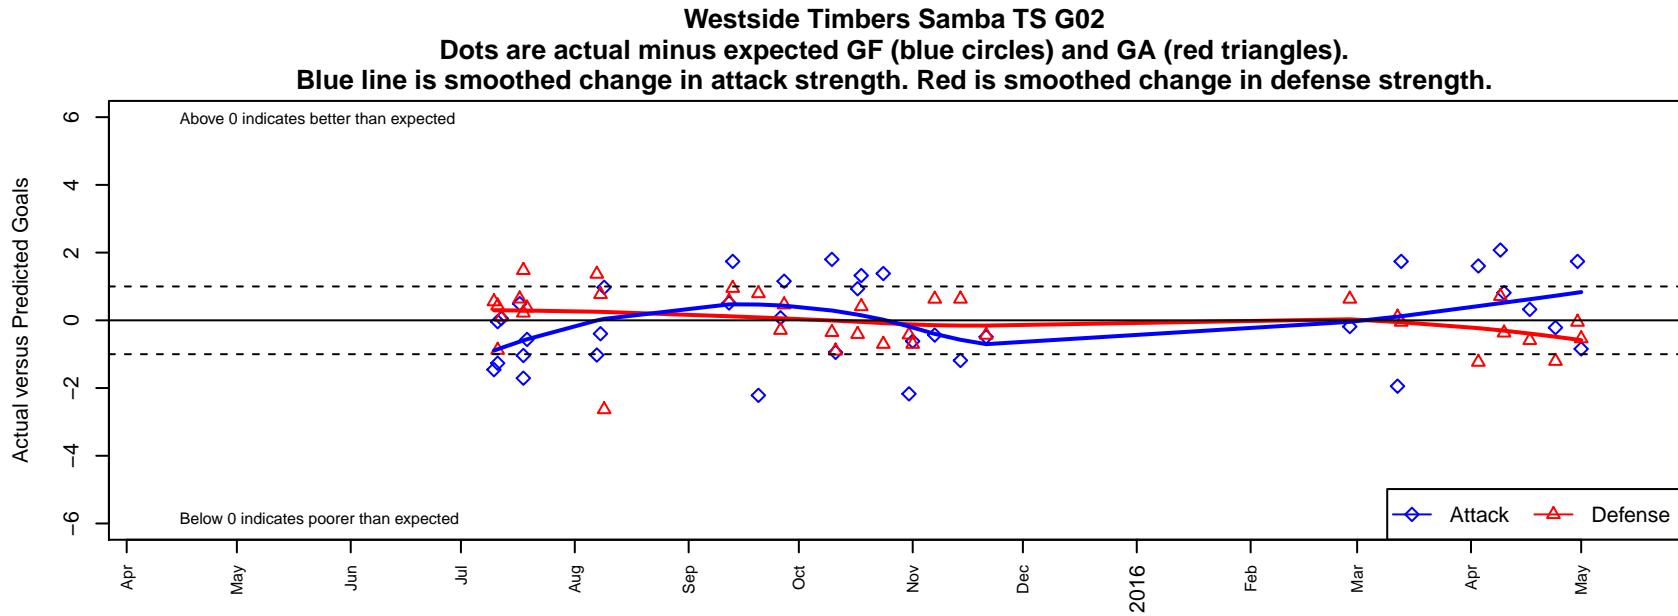

## Westside Timbers Samba TS G02

Westside Timbers  
 Beaverton, OR  
 G02 total strength=999  
 attack=2.19 defense=1.81  
 fall league = PTT G02 Div 1 Red  
 spr league = Spr OYS G02 Div 1 Red

alt names used:  
 Westside Timbers G02 Samba TS  
 Westside Timbers G02 Samba TS  
 WESTSIDE TIMBERSWT G02 SAMBA TS  
 WT G02 Samba TS  
 Westside Timbers G02 Samba TS  
 Westside Timbers G02 Samba TS

**attack and defense variance (black dot)  
relative to other teams  
and top 10 in region**

**attack and defense rating  
relative to others at age  
and all opponents in last 13 months**

**Performance relative to 13 month average**