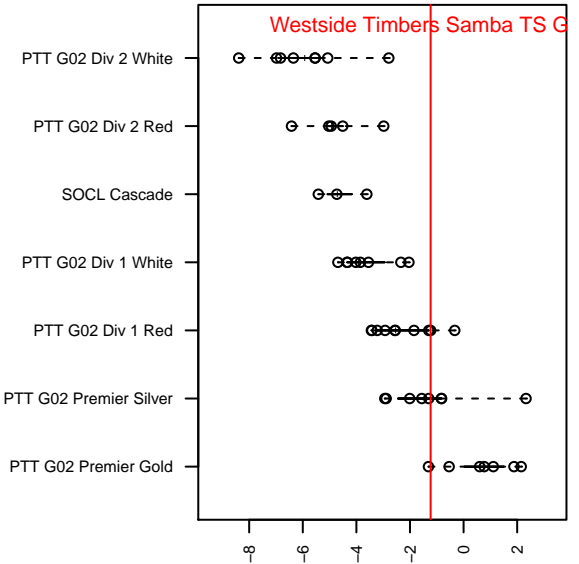

## Westside Timbers Samba TS G02

Westside Timbers  
 Beaverton, OR  
 G02 total strength=999  
 attack=2.19 defense=1.81  
 fall league = PTT G02 Div 1 Red  
 spr league = Spr OYS G02 Div 1 Red

alt names used:  
 Westside Timbers G02 Samba TS  
 Westside Timbers G02 Samba TS  
 WESTSIDE TIMBERSWT G02 SAMBA TS  
 WT G02 Samba TS  
 Westside Timbers G02 Samba TS  
 Westside Timbers G02 Samba TS

Venues played:  
 2015 PCU Summer Classic U13 Silver  
 2015 Beaverton Cup GU13 Silver  
 2015 Chinook Cup U13  
 2015 PTT G02 Division 1 Red  
 2015 OYS Presidents Cup G02  
 2015 Spr OYS G02 Division 1 Red

**attack and defense variance (black dot)  
relative to other teams  
and top 10 in region**

**attack and defense rating  
relative to others at age  
and all opponents in last 13 months**

**Performance relative to 13 month average**